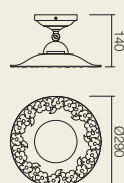

STRUCTURE ONLY	STRUCTURE + LAMP SHADE
● Art. 02-802	02-802+CF29
● Art. 02-902	02-902+CF29

HES, E27, 1 x max. 42W
ES, E27, 1 x max. 20W