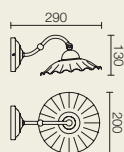

STRUCTURE ONLY	STRUCTURE + LAMP SHADE
● Art. 02-801	02-801+CC20
● Art. 02-901	02-901+CC20

HES, E27, 1 x max. 42W
ES, E27, 1 x max. 20W