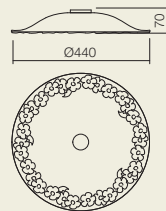

Abajur/Lampshade/Paralume
Абажур/Лáмпраернуб/Абажур

Art. **CF40**

Suspensii/Suspensions/Sospensioni
Подвеска/Felfüggesztés/Окачване

CE IP20

STRUCTURE ONLY	STRUCTURE + LAMP SHADE
● Art. 02-803	02-803+CF40
● Art. 02-903	02-903+CF40

HES, E27, 1 x max. 42W
ES, E27, 1 x max. 23W

STRUCTURE ONLY	STRUCTURE + LAMP SHADE
● Art. 02-804	02-804+CF40
● Art. 02-904	02-904+CF40

HES, E27, 2 x max. 42W
ES, E27, 2 x max. 23W

STRUCTURE ONLY	STRUCTURE + LAMP SHADE
● Art. 02-805	02-805+CF29
● Art. 02-905	02-905+CF29

HES, E27, 2 x max. 42W
ES, E27, 2 x max. 23W

Aplice/Wall/Parete
Бра/Фаллáтра/Лáмпна за стена

CE IP20

Plafonieră/Ceiling/Soffitto
Потолок/Менпыезетлáмпра/Плáфоньер

CE IP20

STRUCTURE ONLY	STRUCTURE + LAMP SHADE
● Art. 02-800	02-800+CF21
● Art. 02-900	02-900+CF21

HES, E27, 1 x max. 42W
ES, E27, 1 x max. 20W

STRUCTURE ONLY	STRUCTURE + LAMP SHADE
● Art. 02-801	02-801+CF21
● Art. 02-901	02-901+CF21

HES, E27, 1 x max. 42W
ES, E27, 1 x max. 20W

STRUCTURE ONLY	STRUCTURE + LAMP SHADE
● Art. 02-802	02-802+CF29
● Art. 02-902	02-902+CF29

HES, E27, 1 x max. 42W
ES, E27, 1 x max. 20W