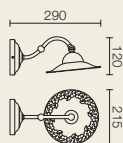

STRUCTURE ONLY	STRUCTURE + LAMP SHADE
● Art. 02-801	02-801+CF21
● Art. 02-901	02-901+CF21

HES, E27, 1 x max. 42W
ES, E27, 1 x max. 20W