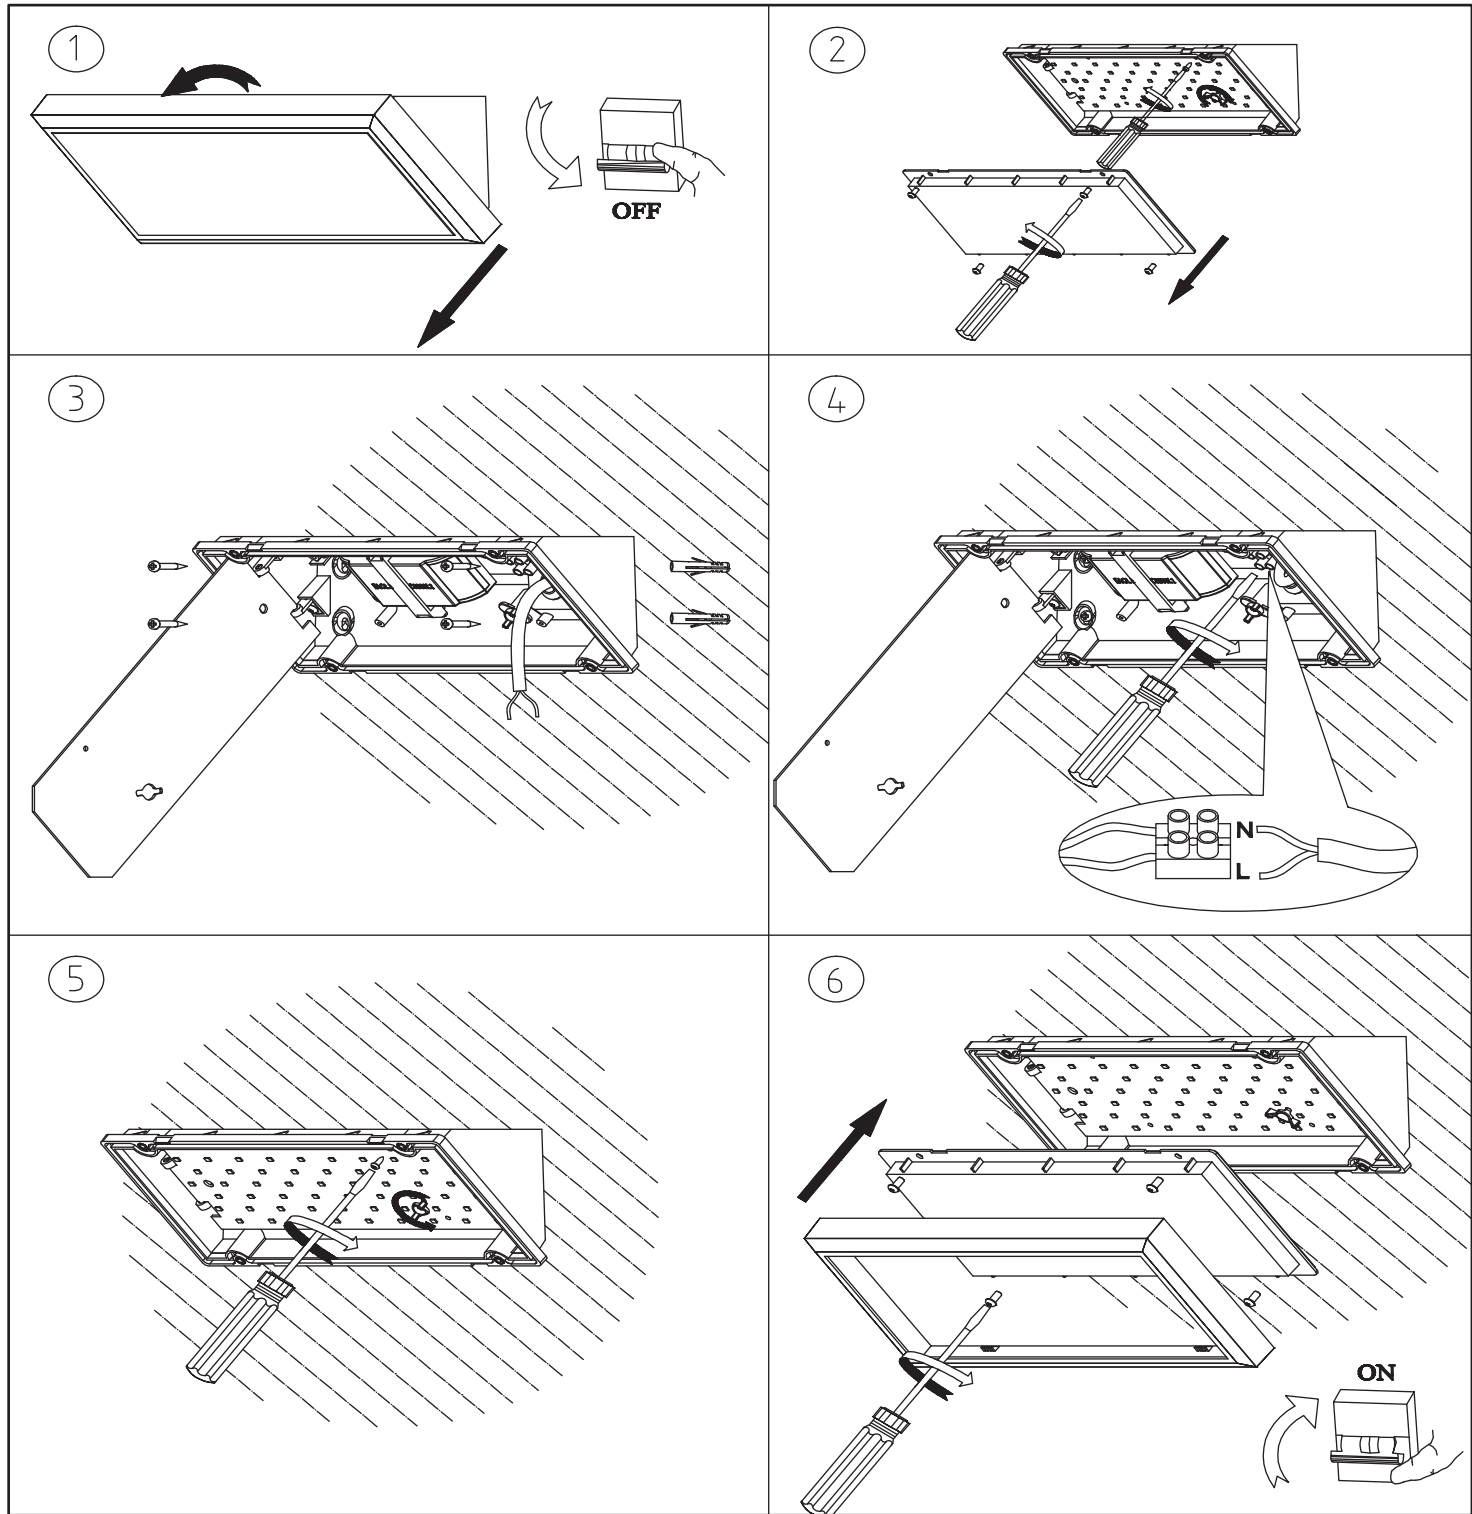

INSTRUCTION MANUAL **A**

# MAKO

Art. 90159  
SMD LED, 12W

[www.redogroup.com](http://www.redogroup.com)